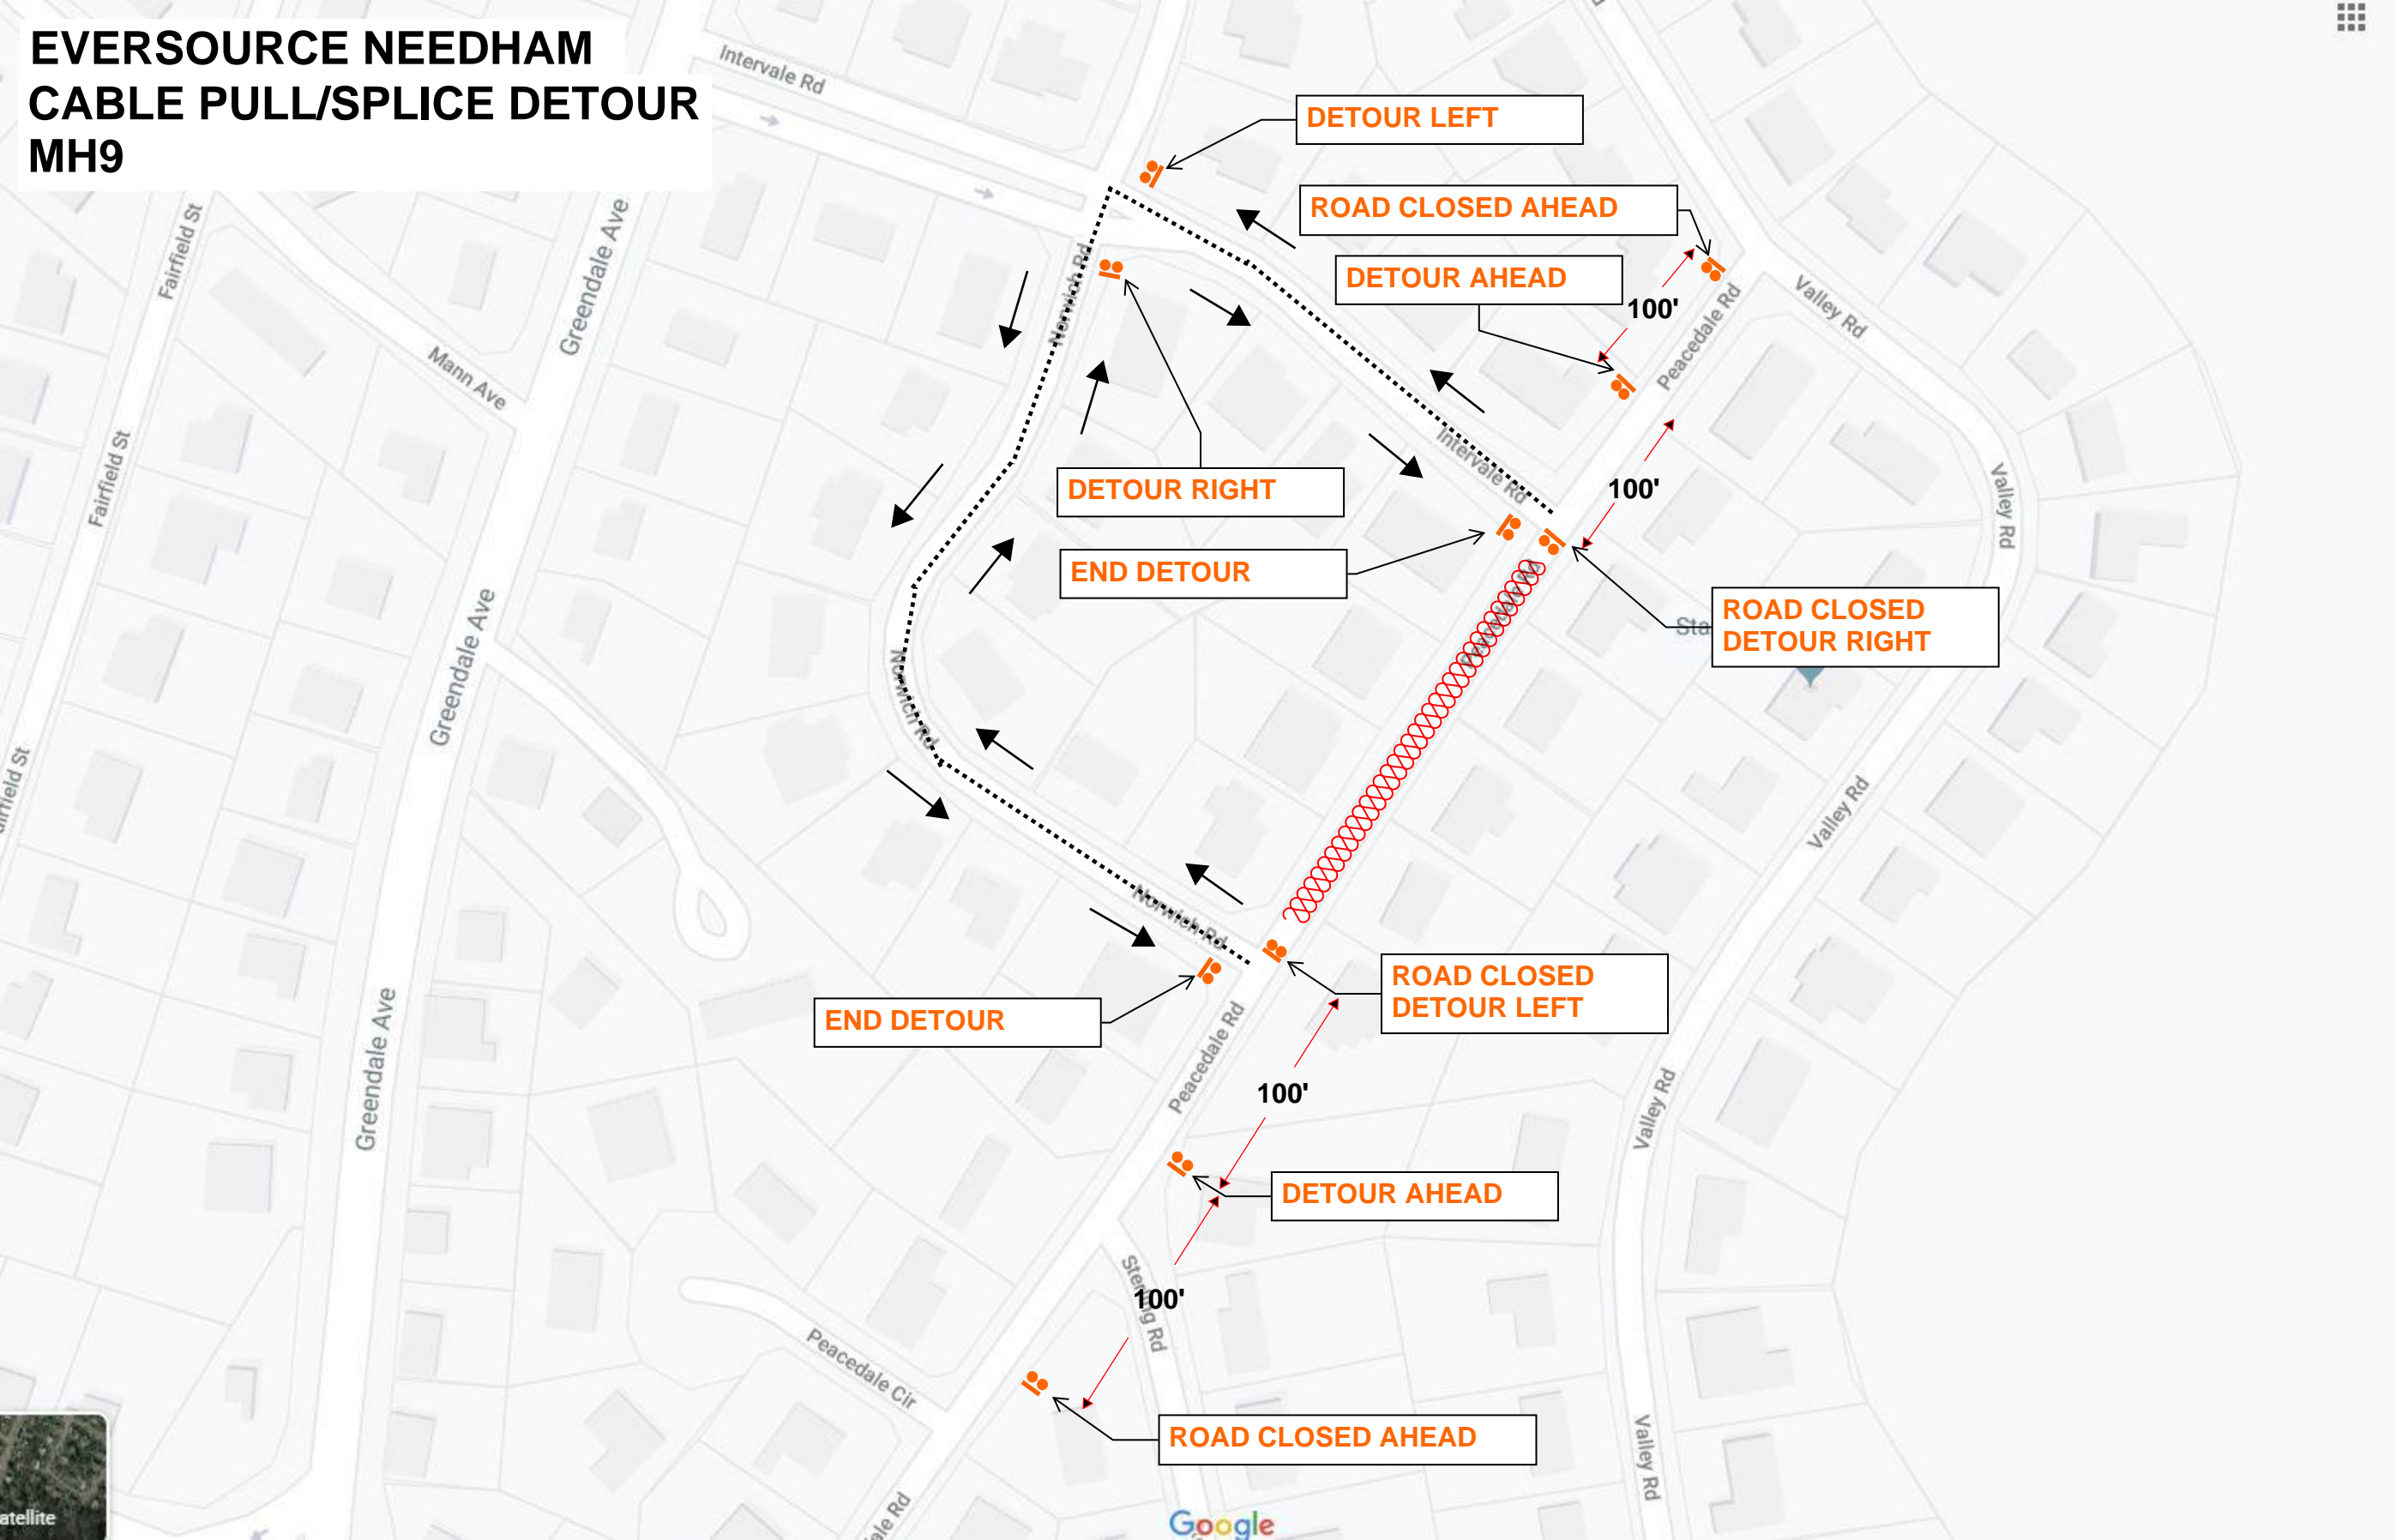

EVERSOURCE NEEDHAM CABLE PULL/SPLICE DETOUR MH9

DETOUR LEFT

ROAD CLOSED AHEAD

DETOUR AHEAD

DETOUR RIGHT

END DETOUR

ROAD CLOSED
DETOUR RIGHT

END DETOUR

ROAD CLOSED
DETOUR LEFT

DETOUR AHEAD

ROAD CLOSED AHEAD