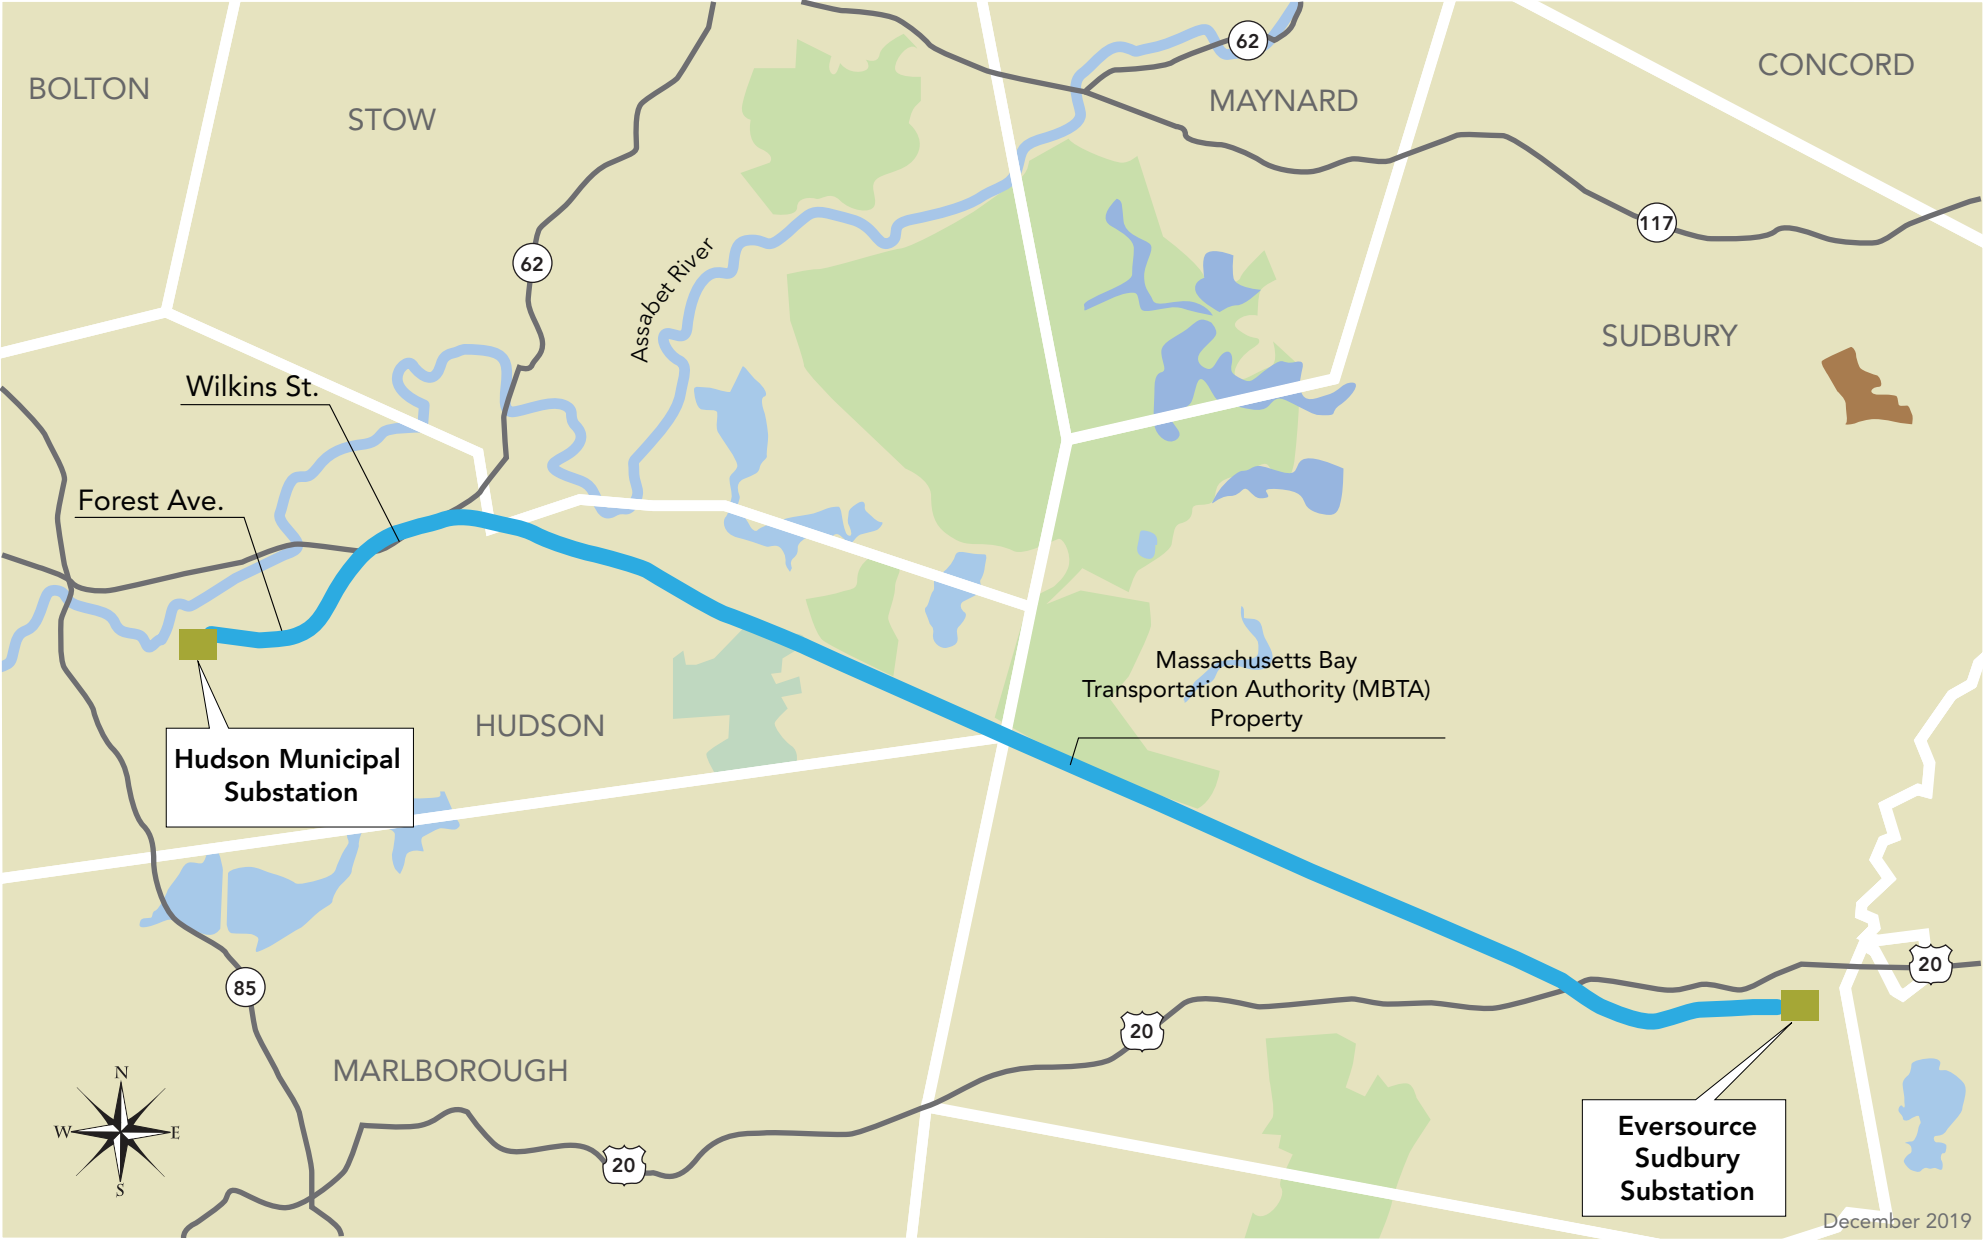

Sudbury to Hudson Transmission Reliability Project

Project Route Map

December 2019

LEGEND

 Project Route: Underground within the existing, inactive MBTA railroad corridor and under local streets in Hudson