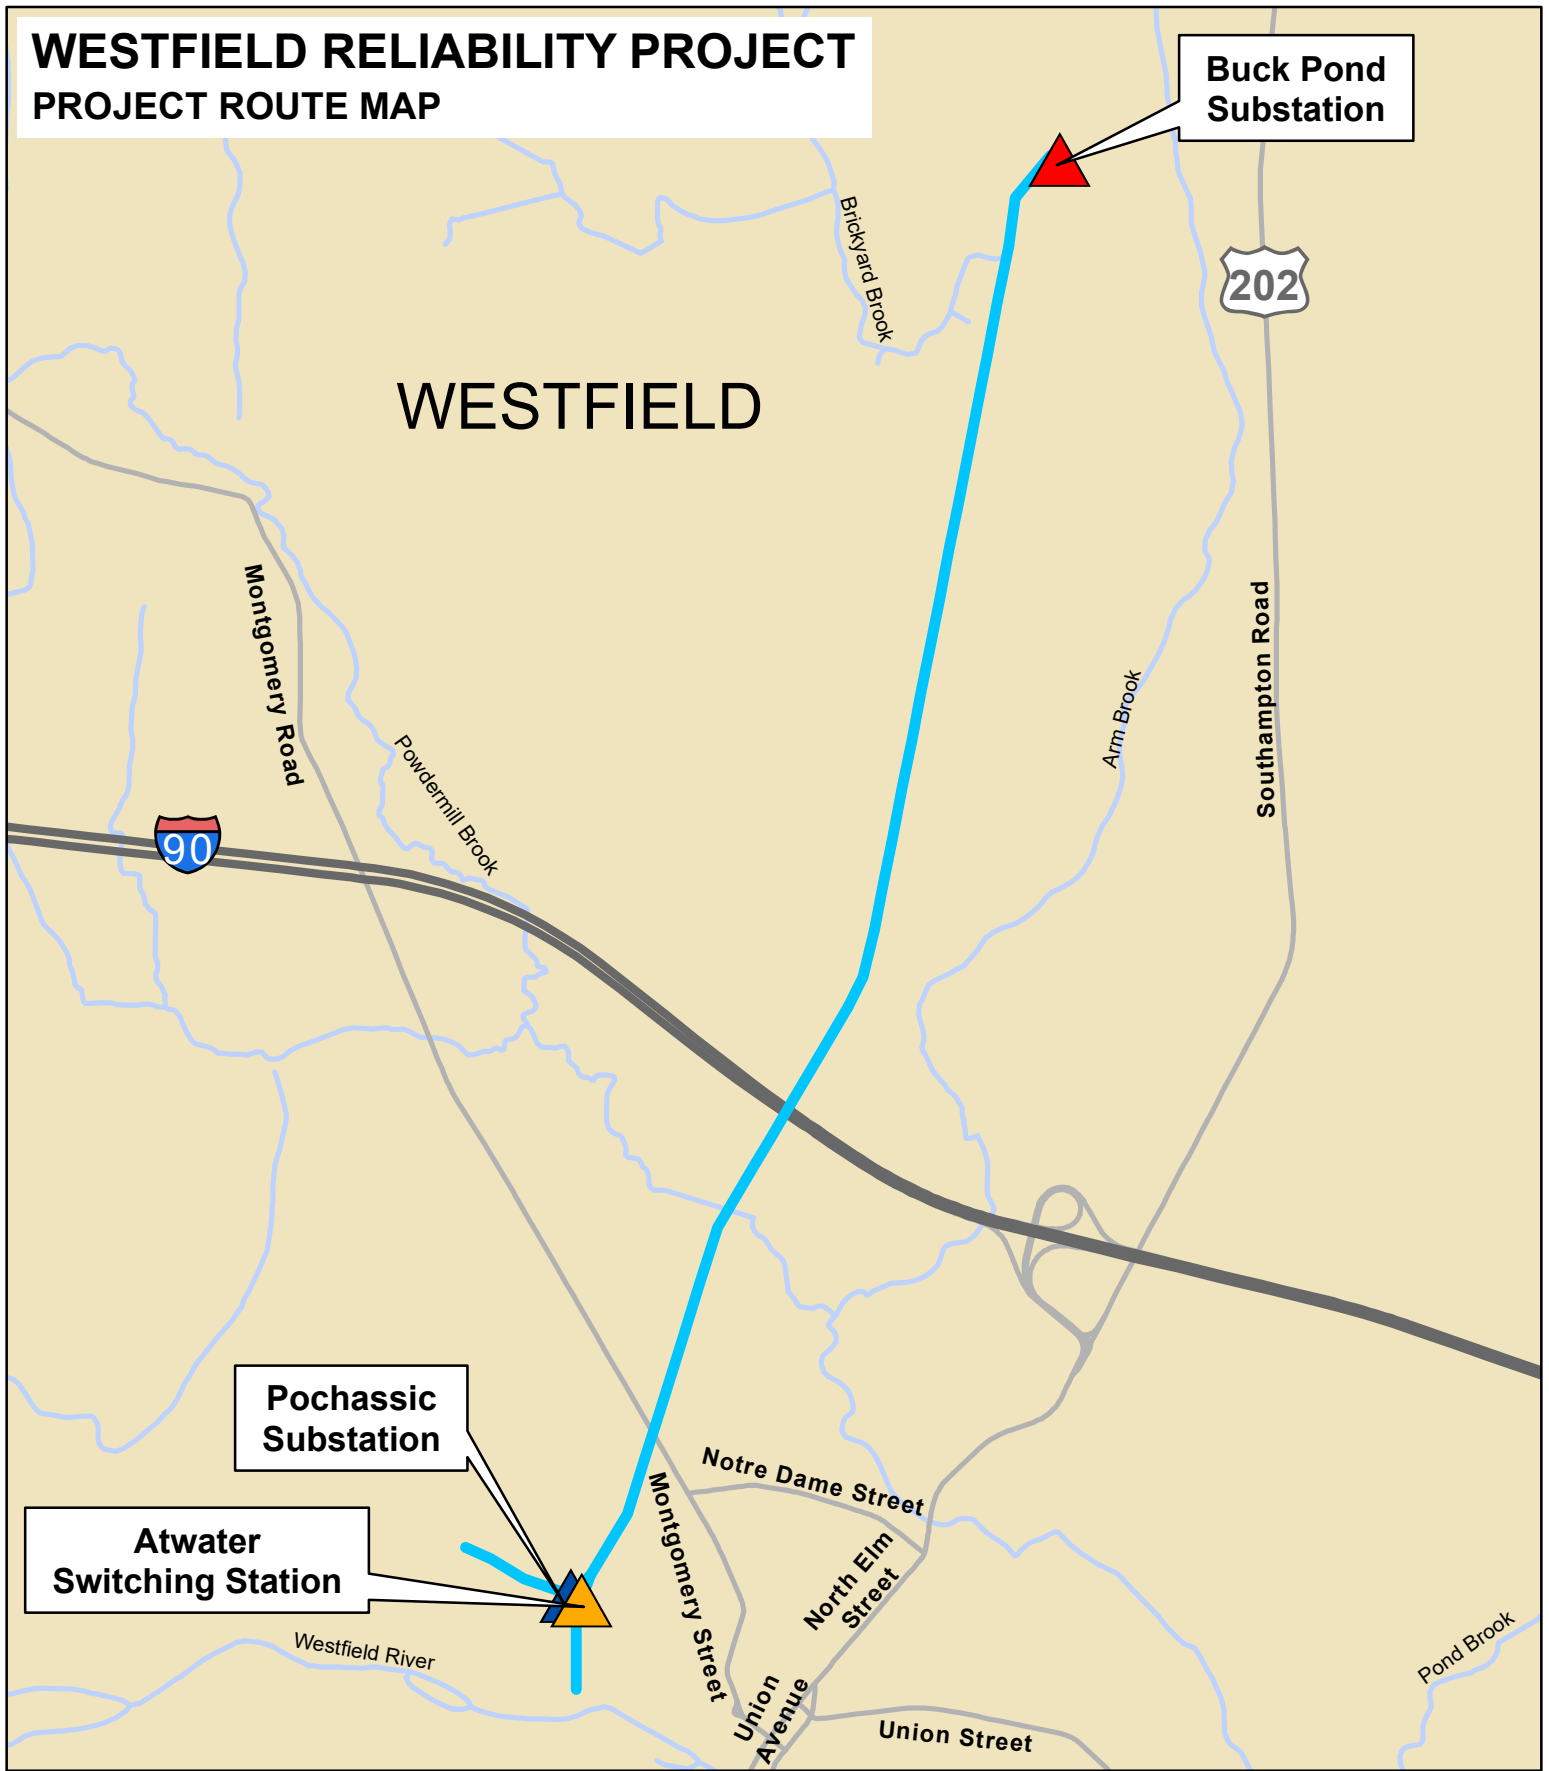

WESTFIELD RELIABILITY PROJECT PROJECT ROUTE MAP

Pochassic Substation

Atwater Switching Station

Buck Pond Substation

LEGEND

AUGUST 14, 2019

Eversource switching station

Eversource substation

Westfield Gas & Electric/Eversource shared substation

Existing overhead line in right of way