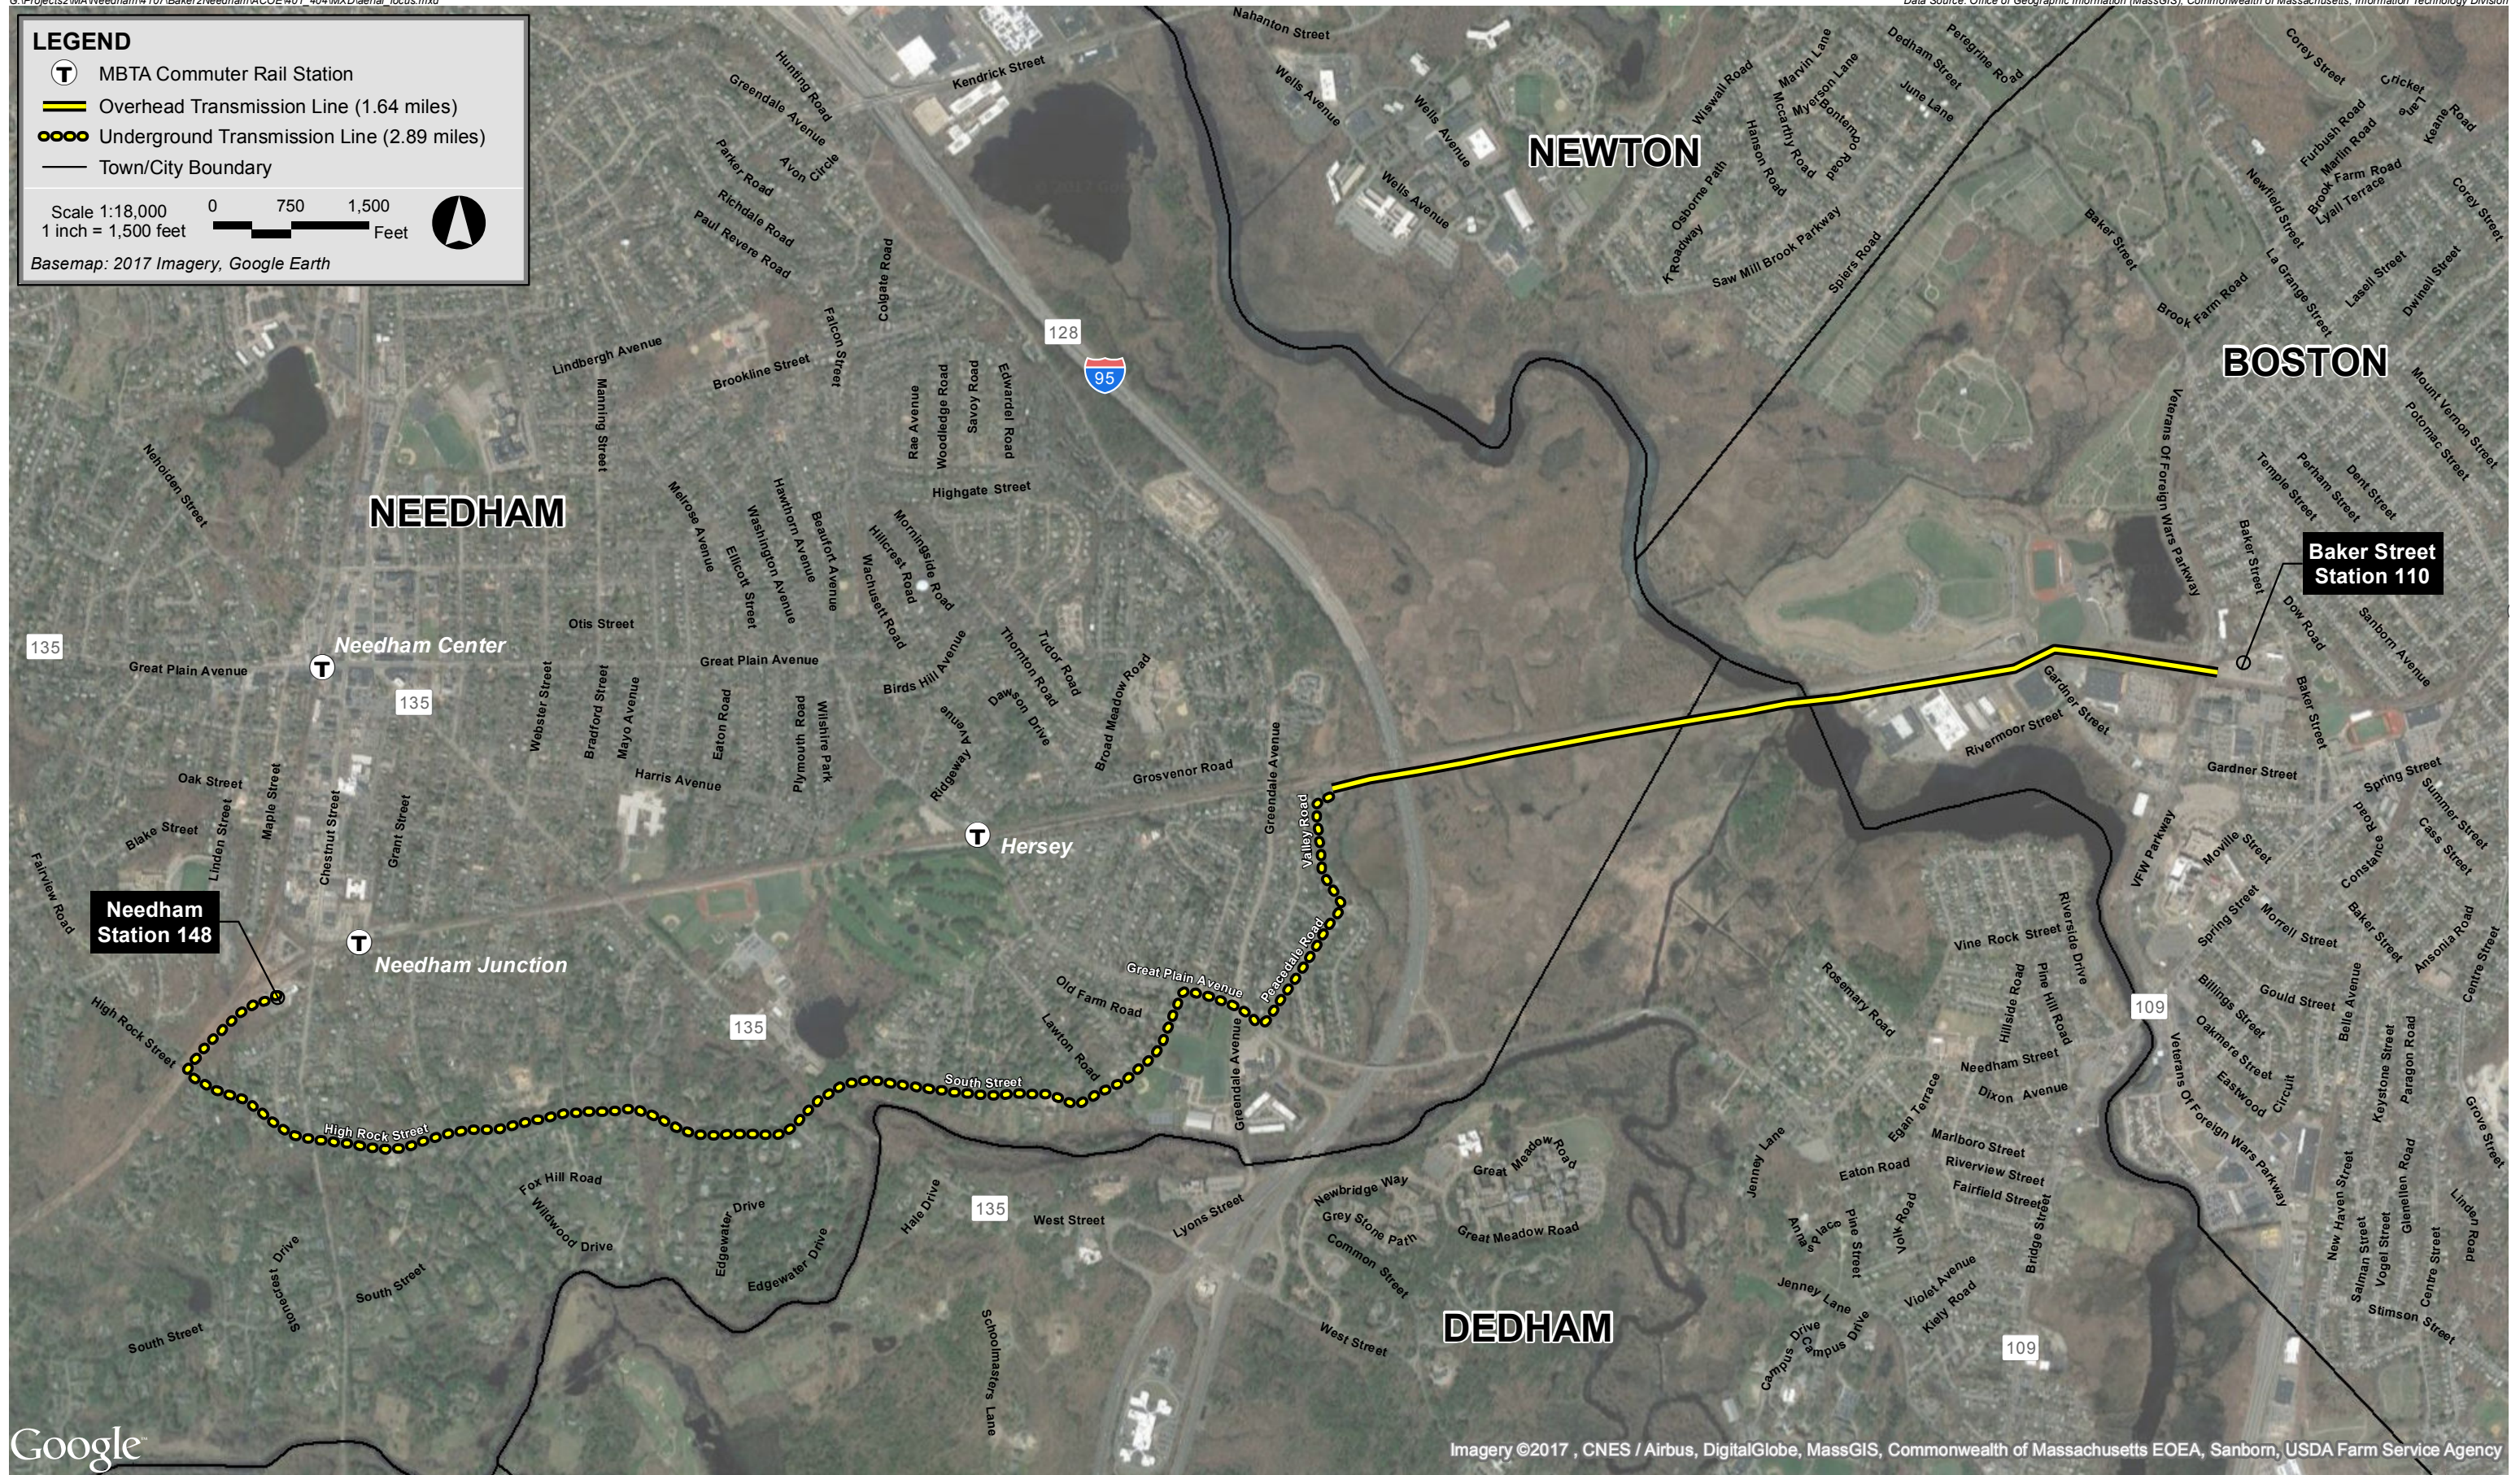

**LEGEND**

-  MBTA Commuter Rail Station
-  Overhead Transmission Line (1.64 miles)
-  Underground Transmission Line (2.89 miles)
-  Town/City Boundary

Scale 1:18,000  
1 inch = 1,500 feet

Basemap: 2017 Imagery, Google Earth

West Roxbury to Needham Reliability Project