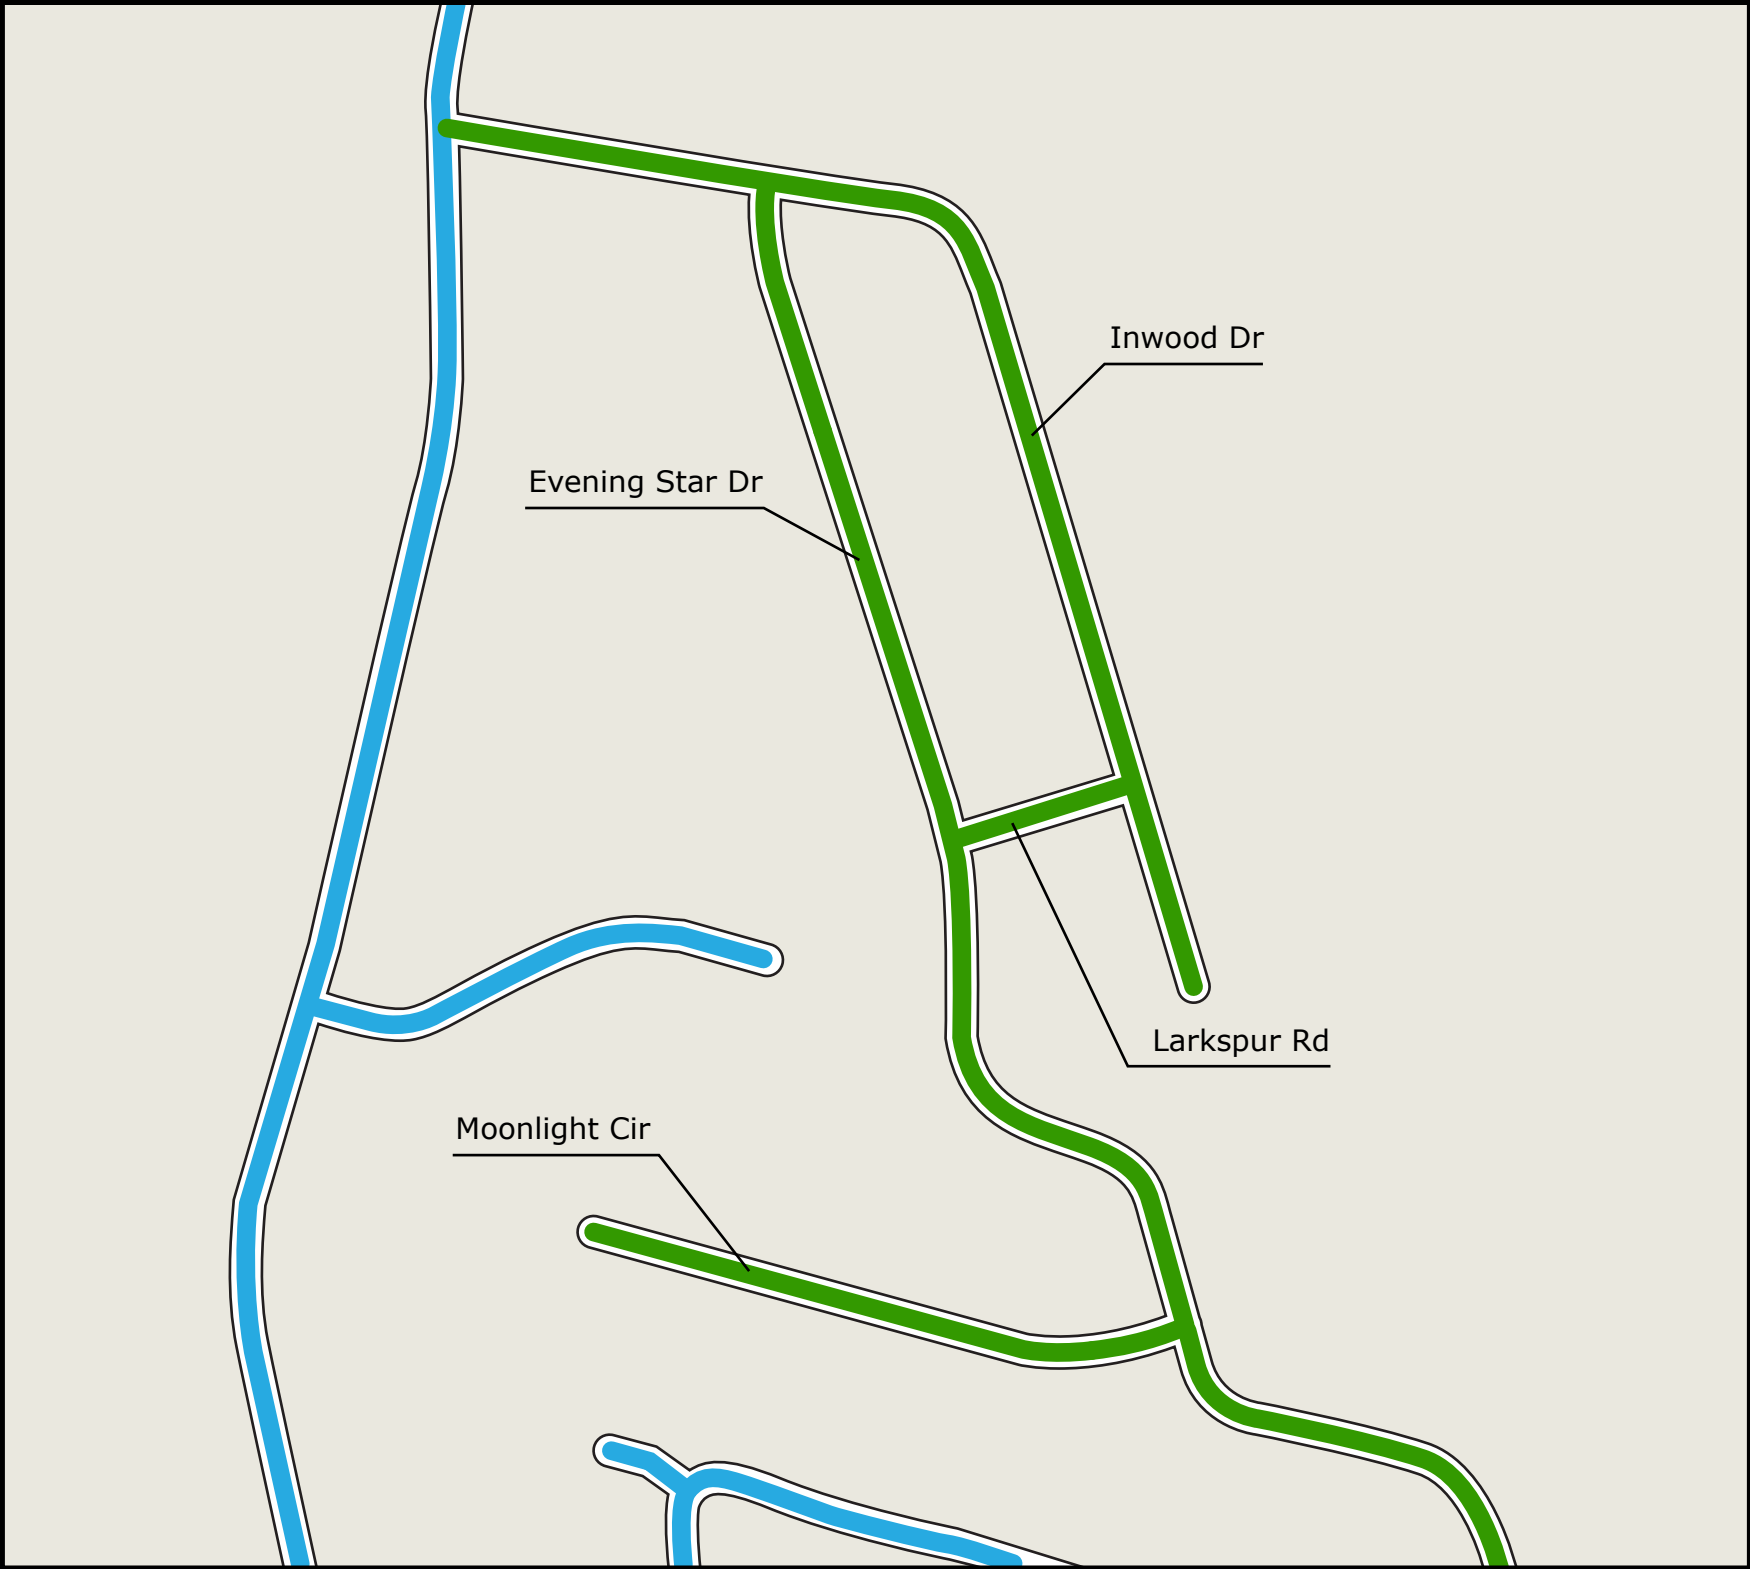

Naugatuck Residential Expansion (B)

Existing main

Main installed and operational

Last updated: 1-31-18